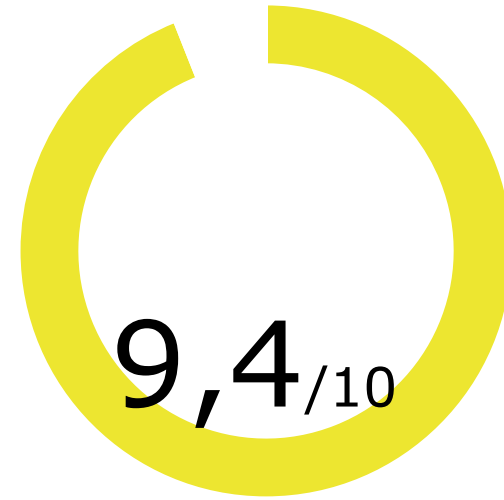

Customers satisfaction with consultations (scores)